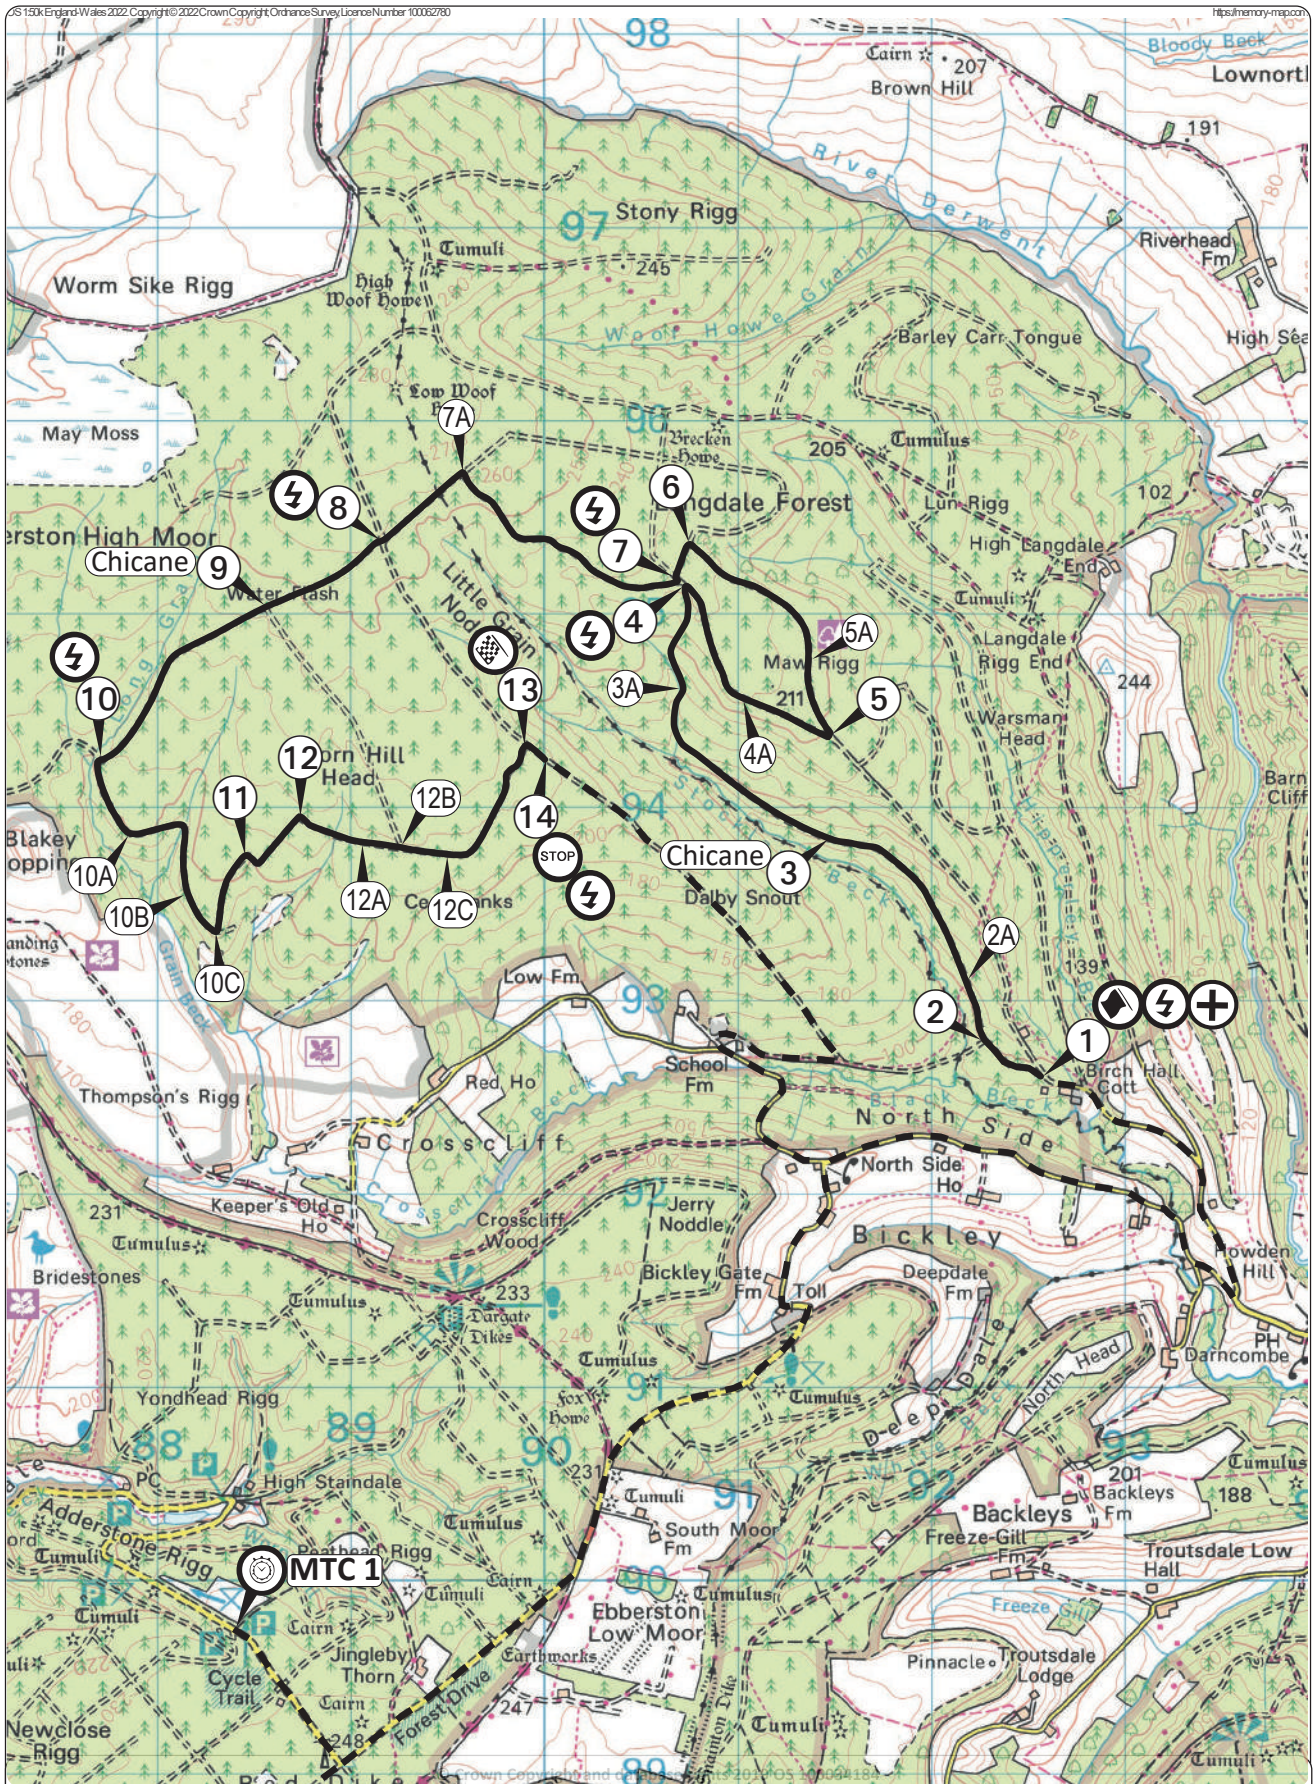

Malton Forest Rally 2022

SS 1 & 4 Langdale 8.84 miles - Version 2 (15-Jul-2022)

Version 2 - Update with comments from Clerk of the Course & Safety Officer